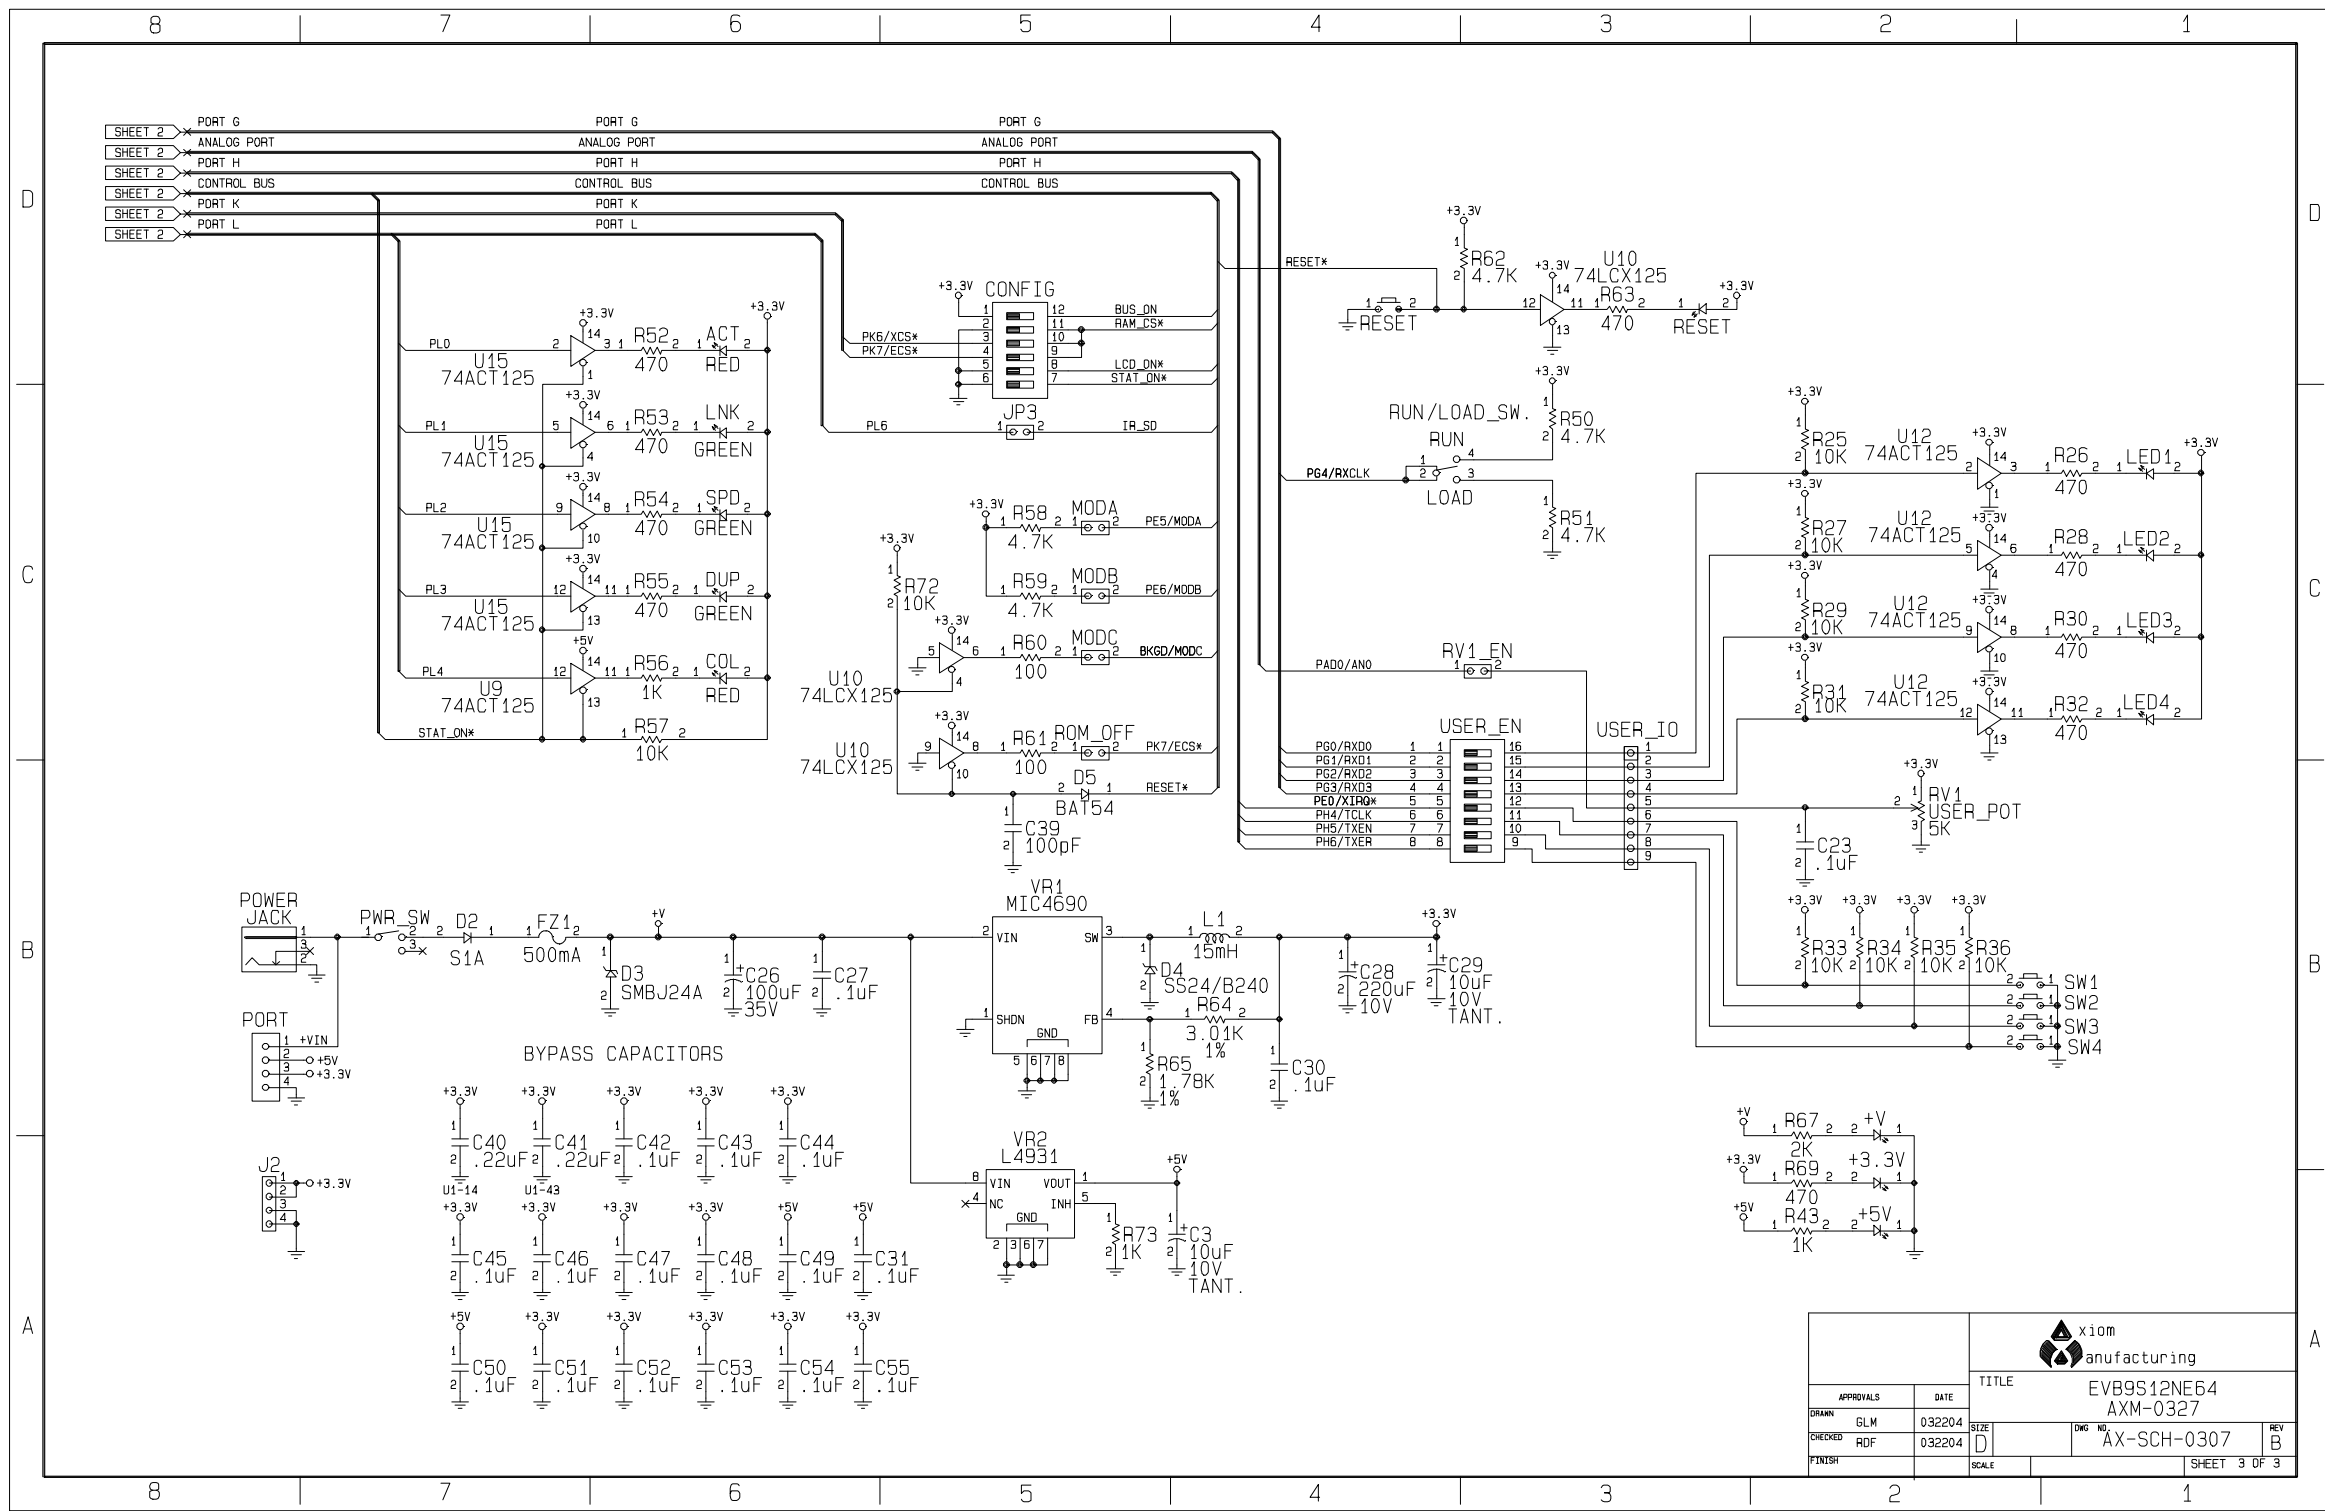

		TITLE EVB9S12NE64 AXM-0327	
APPROVALS DRWN: GLM CHECKED: RDF FINISH:	DATE 031104 031104	SIZE AX-SCH-0307	REV B SHEET 1 OF 3

APPROVALS		DATE	TITLE	
DRAWN	GLM	031104	EVB9S12NE64 AXM-0327	
CHECKED	RDV	031104	SIZE	D
FINISH			DWG NO.	AX-SCH-0307
			REV	B
			SCALE	SHEET 2 OF 3

APPROVALS		DATE	TITLE	
DRAWN	GLM	032204	EVB9S12NE64 AXM-0327	
CHECKED	RDF	032204	SIZE	D
FINISH			DWG NO.	AX-SCH-0307
			REV	B
			SCALE	
			SHEET 3 OF 3	