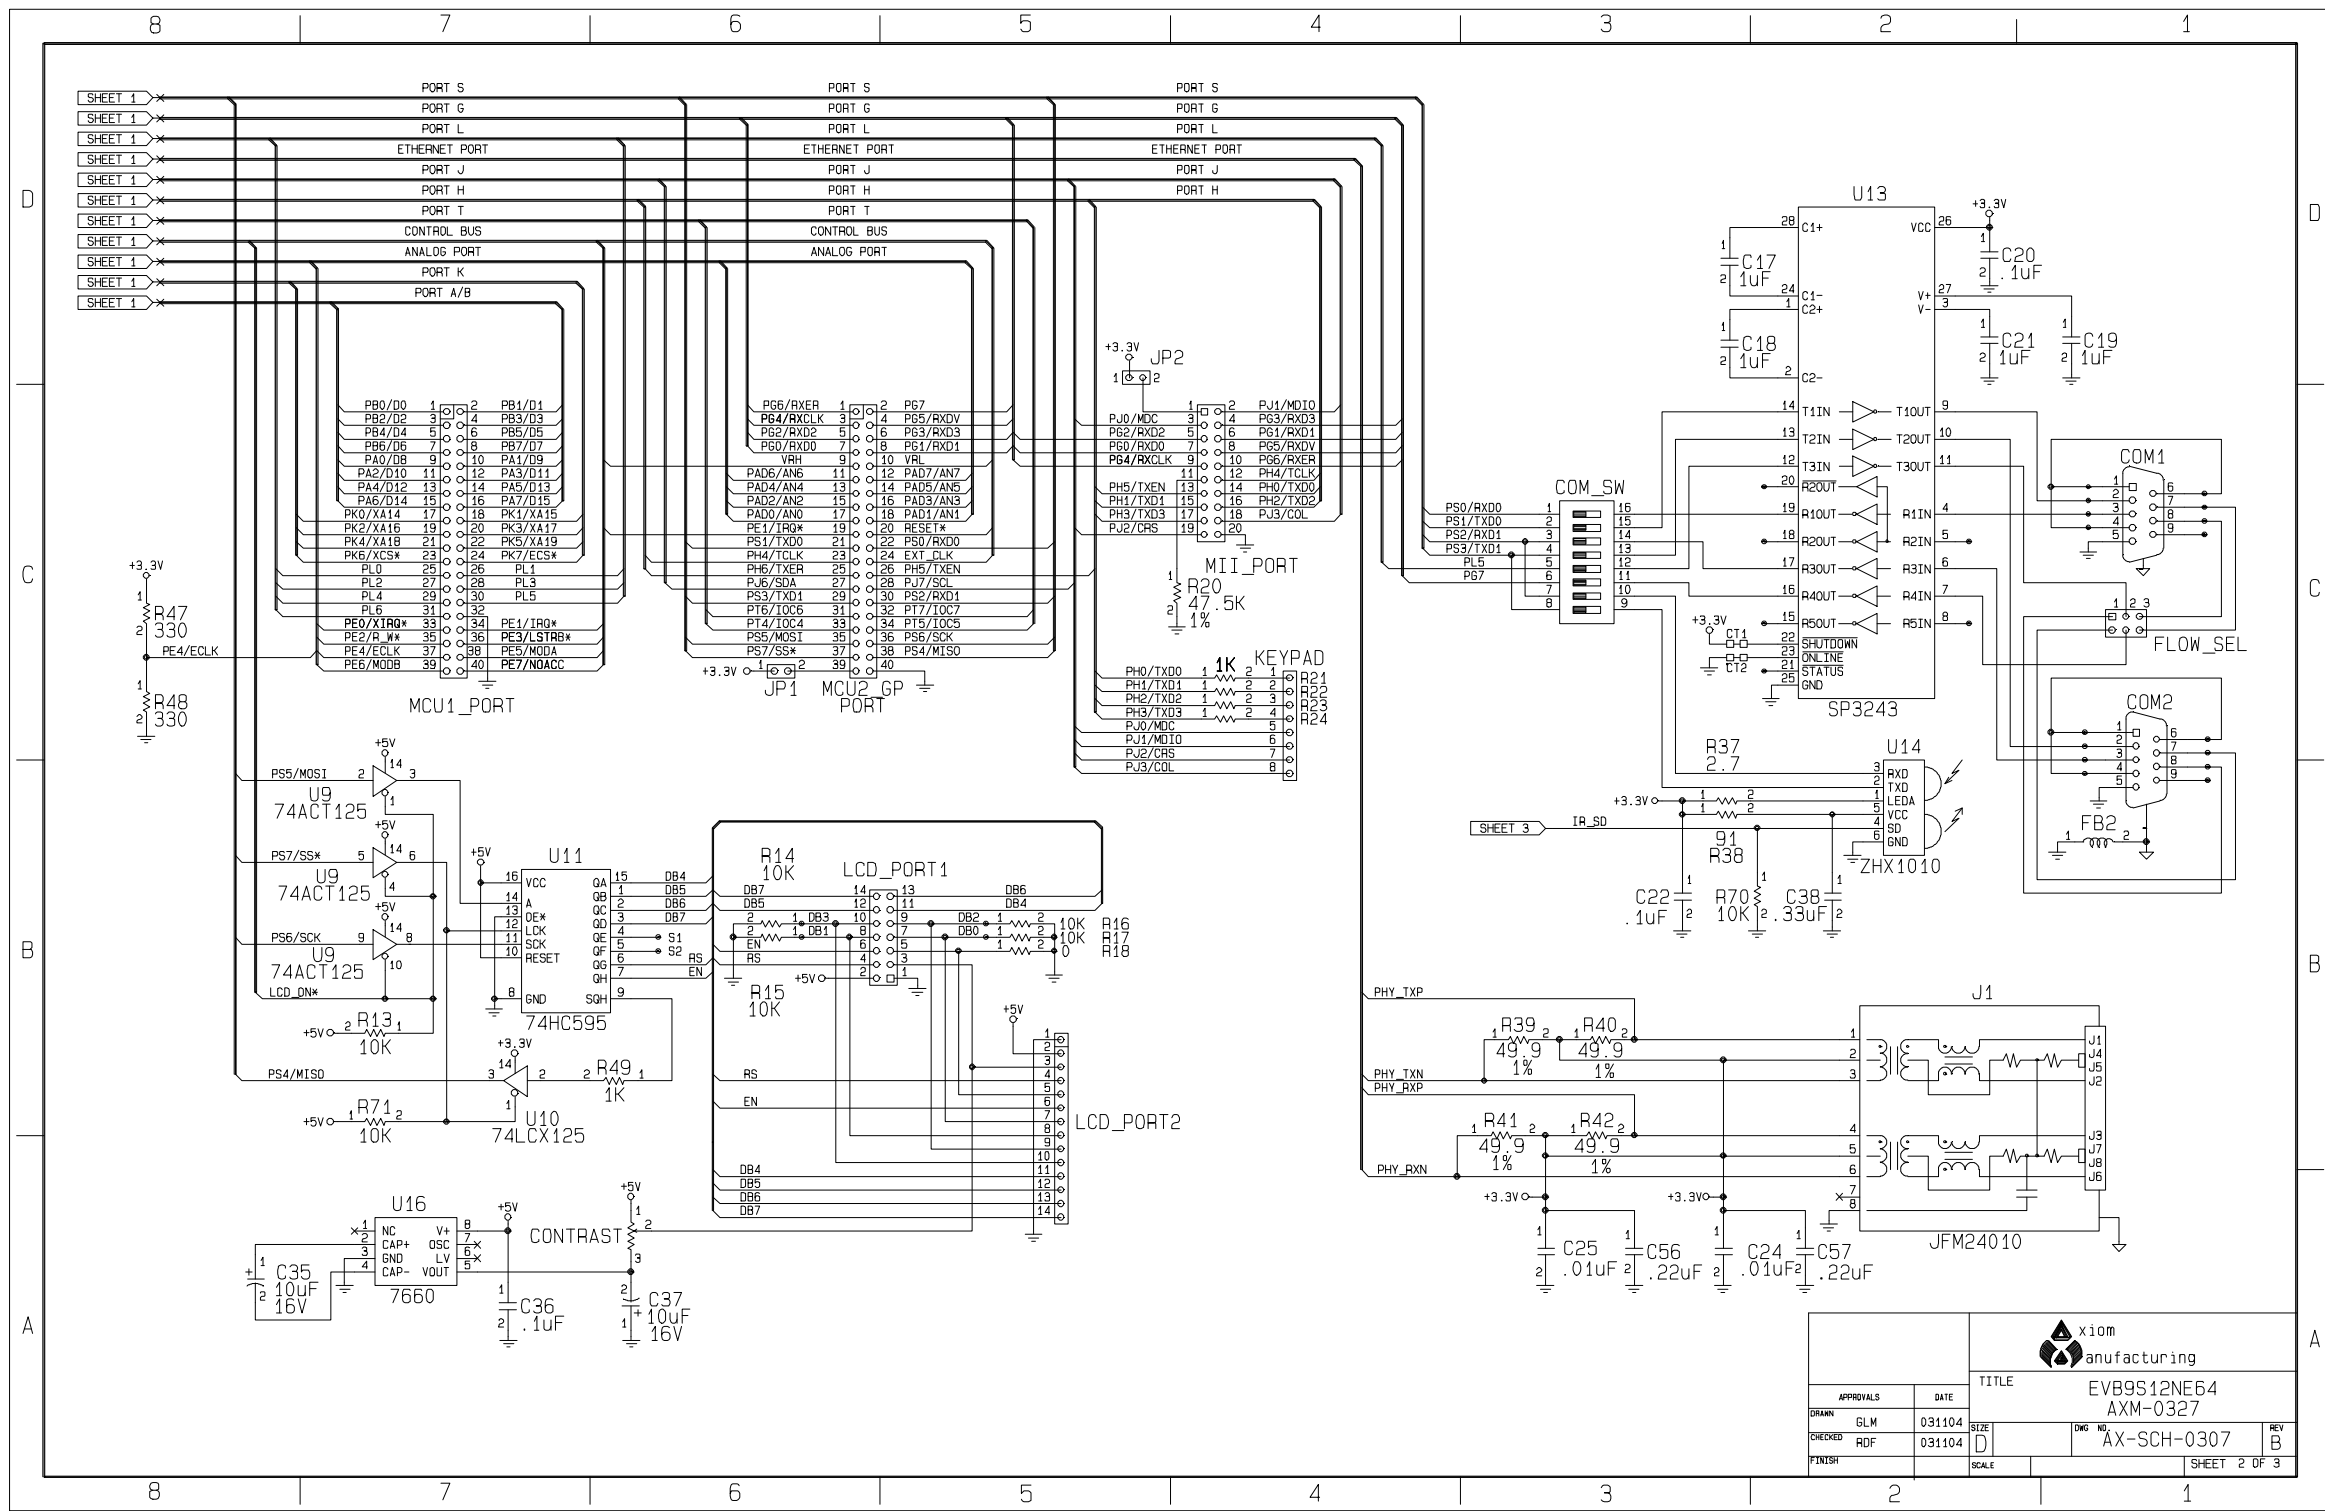

		TITLE EVB9S12NE64 AXM-0327	
APPROVALS DRWN: GLM CHECKED: RDF FINISH:	DATE 031104 031104	SIZE AX-SCH-0307	REV B SHEET 1 OF 3

APPROVALS		DATE	TITLE	
DRAWN	GLM	031104	EVB9S12NE64 AXM-0327	
CHECKED	RDV	031104	SIZE	D
FINISH			DWG NO.	AX-SCH-0307
			REV	B
			SCALE	SHEET 2 OF 3

APPROVALS		DATE	TITLE	
DRAWN	GLM	032204	EVB9S12NE64 AXM-0327	
CHECKED	RDF	032204	SIZE	D
FINISH			DWG NO.	AX-SCH-0307
			REV	B
			SCALE	
			SHEET 3 OF 3	