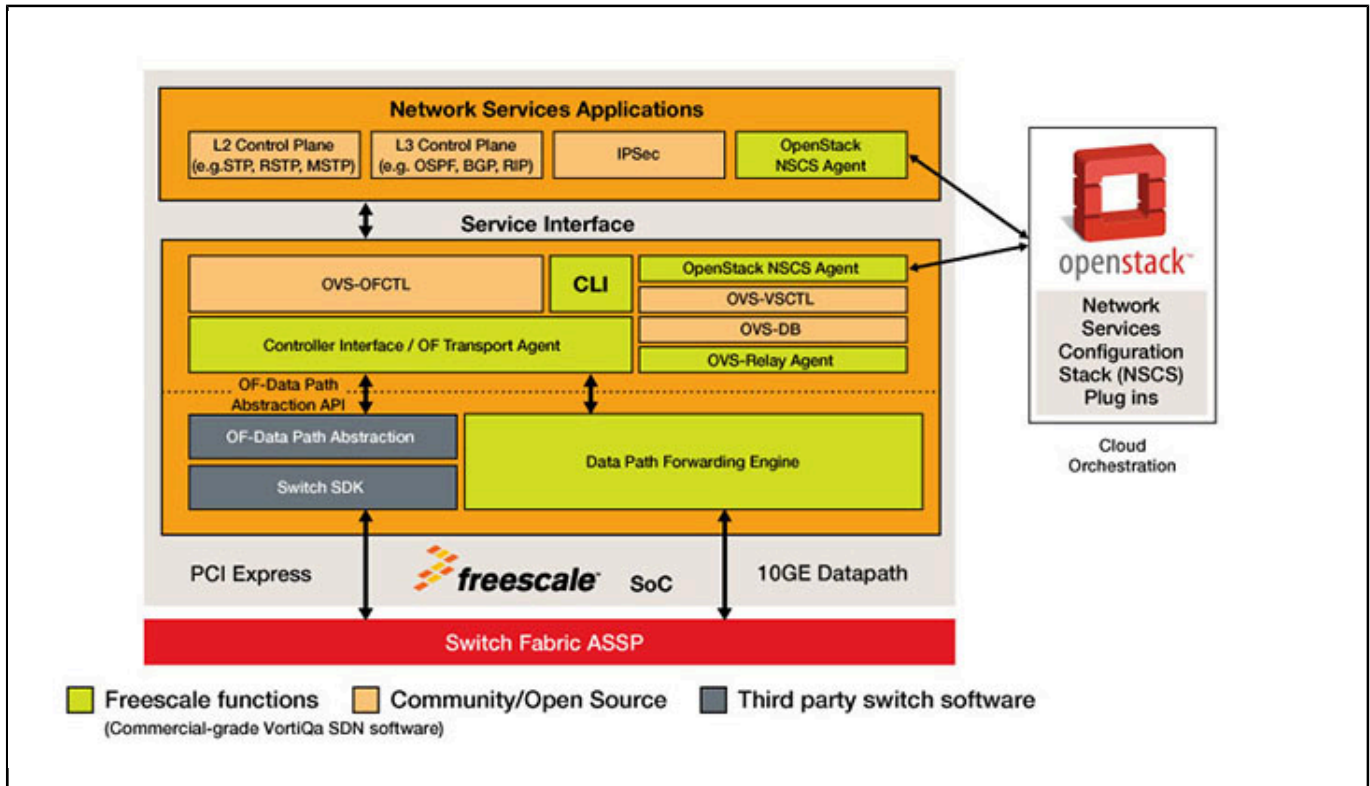

Network Services Switch Solution Block Diagram Block Diagram

View additional information for [Network Services Switching Platform](#).

Note: The information on this document is subject to change without notice.

www.nxp.com

NXP and the NXP logo are trademarks of NXP B.V. All other product or service names are the property of their respective owners. The related technology may be protected by any or all of patents, copyrights, designs and trade secrets. All rights reserved. © 2024 NXP B.V.